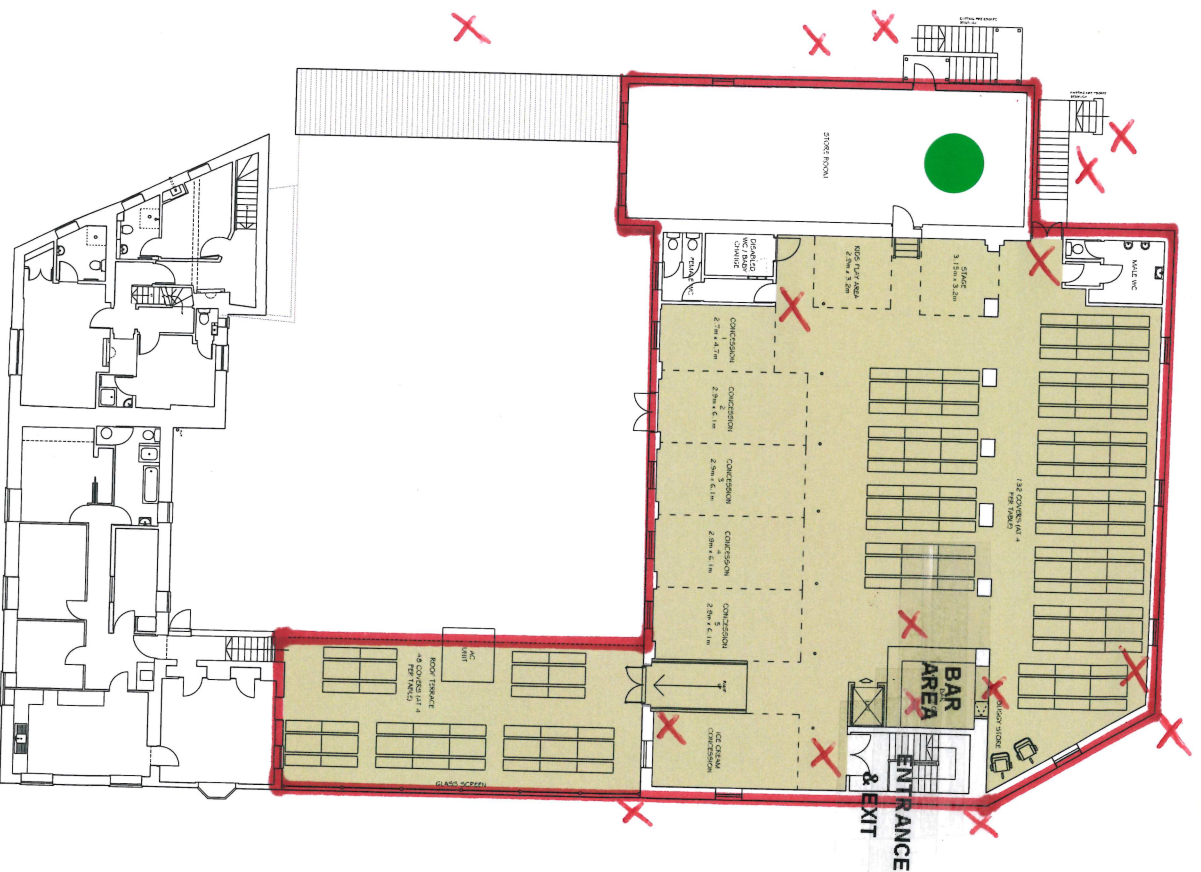

LOCKETT & CO
Retail, Licensing and Training Consultants

Pop Inn Restaurant
The Quay
Wells Next the Sea
Norfolk
NR23 1AS

FIRST FLOOR PLAN

| Key: | | |
|------|---|------|
| — | Area licensed for sale of alcohol for consumption on & off the premises, Late Night Refreshment (LNR) & Regulated Entertainment | |
| ● | Fire Extinguisher | X |
| | | CCTV |

Date: July 2023
Scale: 1:100